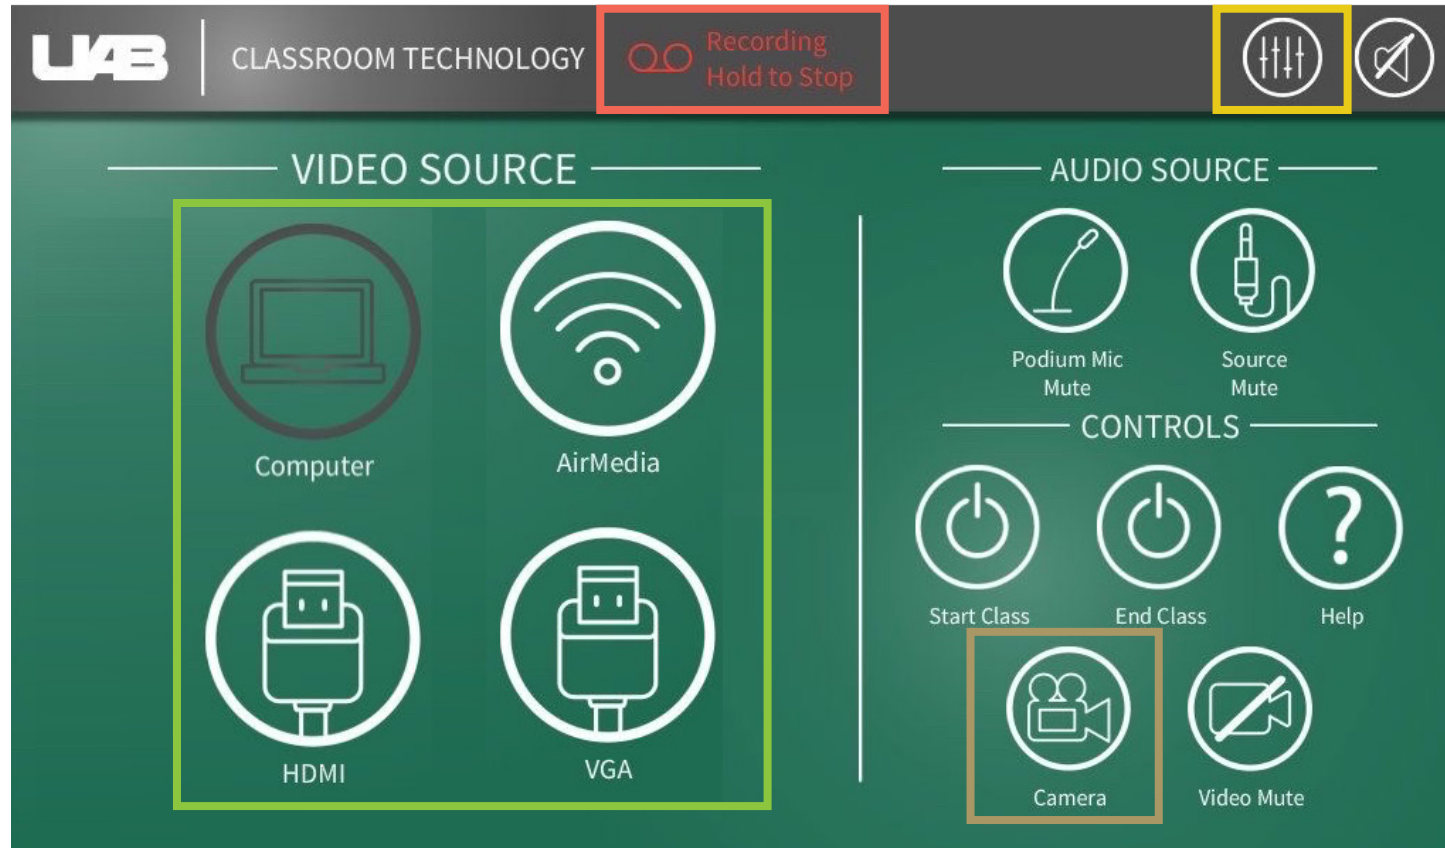

CLASSROOM TECHNOLOGY QUICK GUIDE

Large Standard Classroom

PROJECTOR INPUTS

Document Camera is available through icon on lectern pc desktop

CAMERA OPTIONS

Auto-Tracking, Presets, Manual Control

LECTURE CAPTURE

Hold to stop (Cannot be restarted)

AUDIO OPTIONS

Control volume of microphones and speakers

For more info: go.uab.edu/large-st